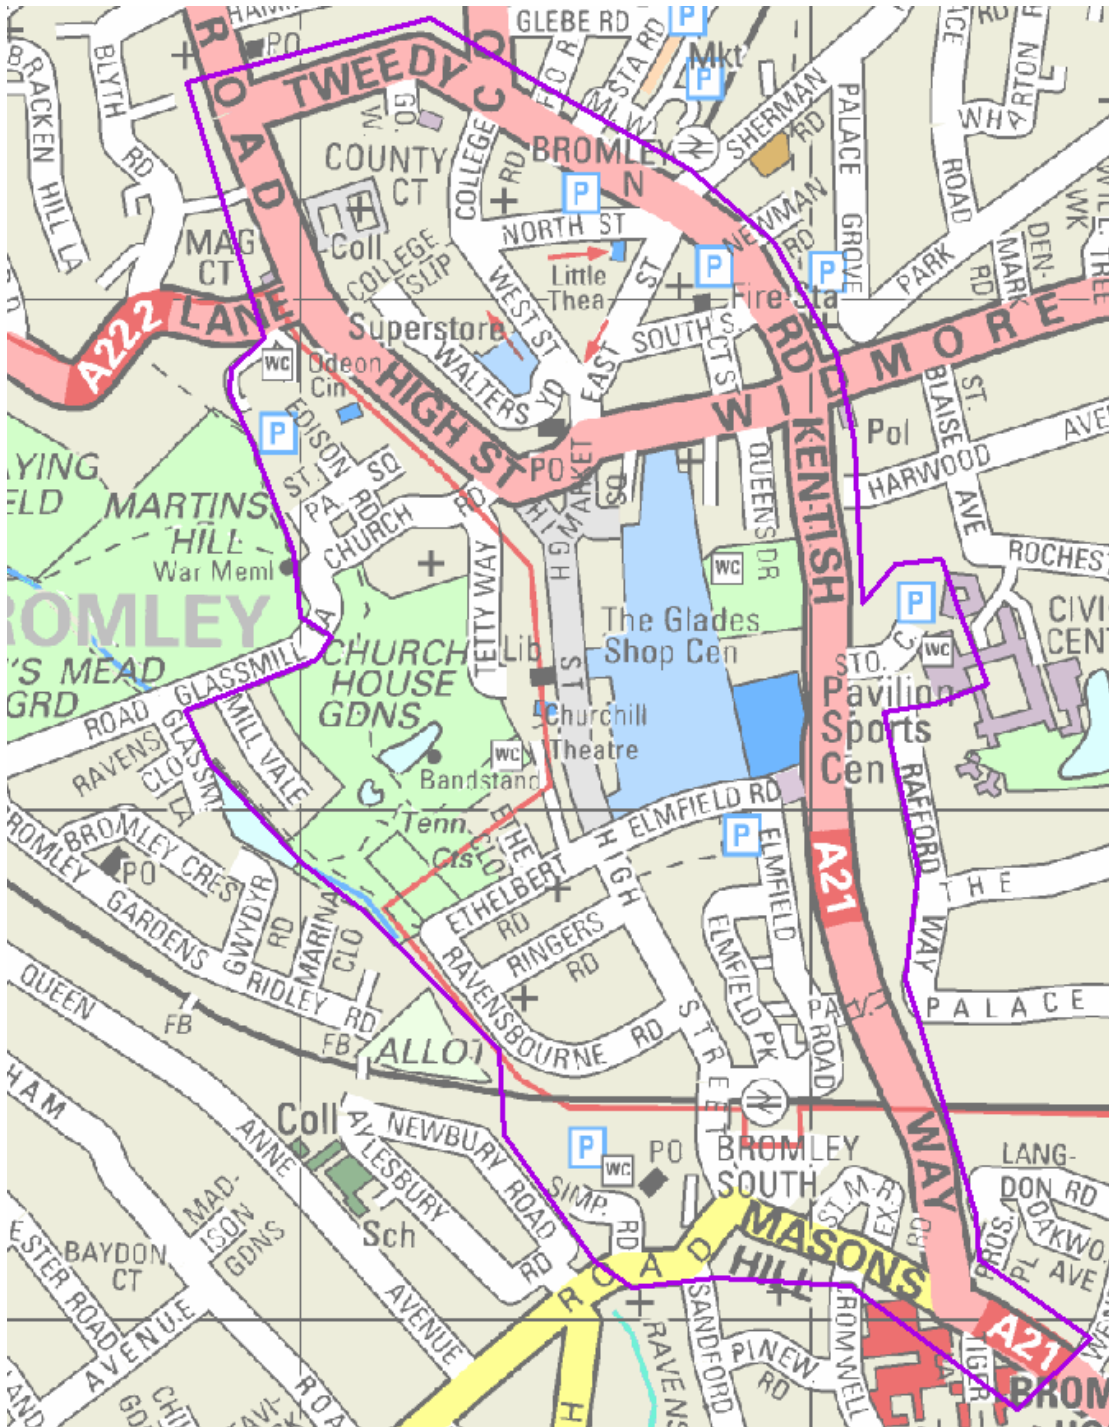

Appendix C  
Current Alcohol Exclusion Zones in Bromley

Beckenham AEZ

Penge AEZ

## Bromley Town Centre Alcohol Exclusion Zone

Digital Map Data © Bartholomew 2000 and Postcode Boundary Data © the Post Office 2000.

- ❖ The exclusion zone is the area within the purple line.