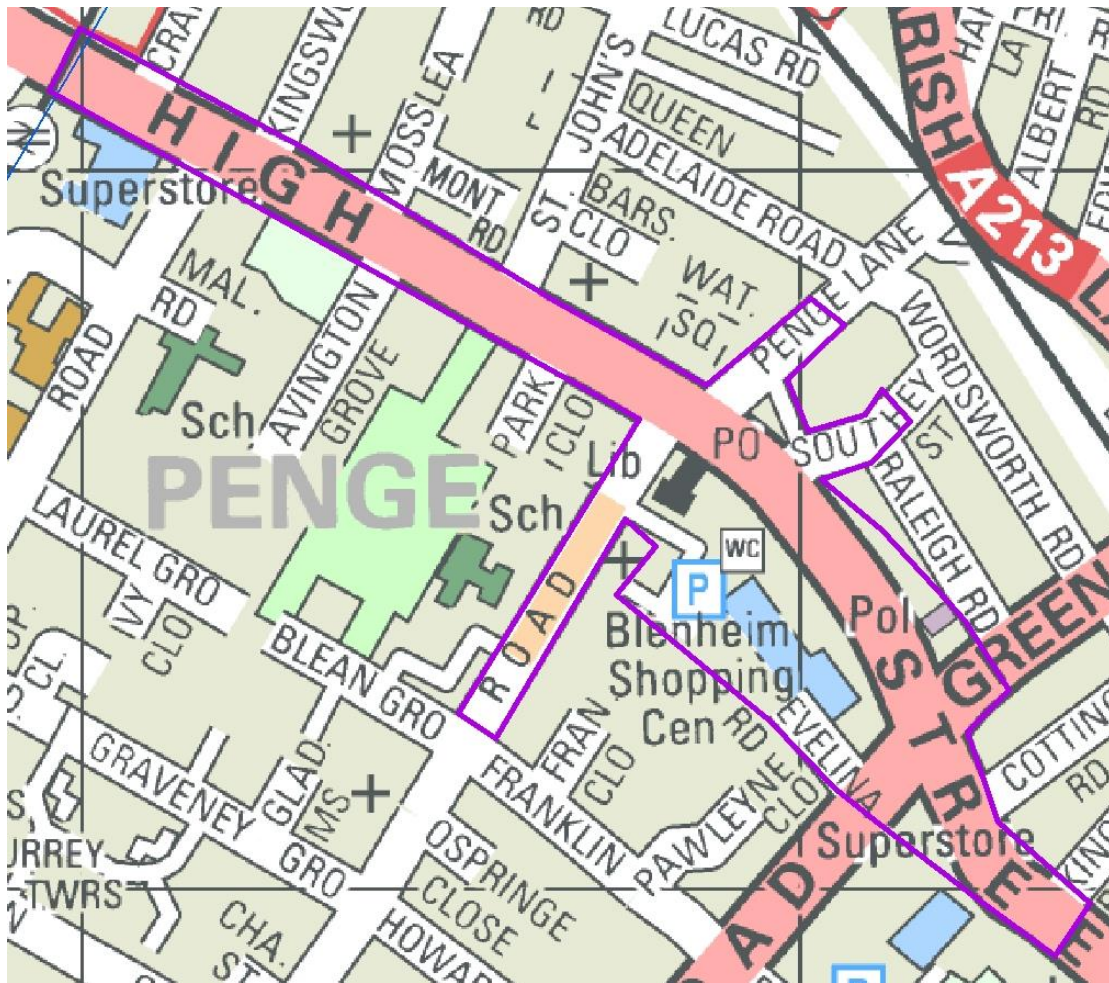

Appendix C  
Current Alcohol Exclusion Zones in Bromley

Beckenham AEZ

Penge AEZ

## Bromley Town Centre Alcohol Exclusion Zone

Digital Map Data © Bartholomew 2000 and Postcode Boundary Data © the Post Office 2000.

- ❖ The exclusion zone is the area within the purple line.