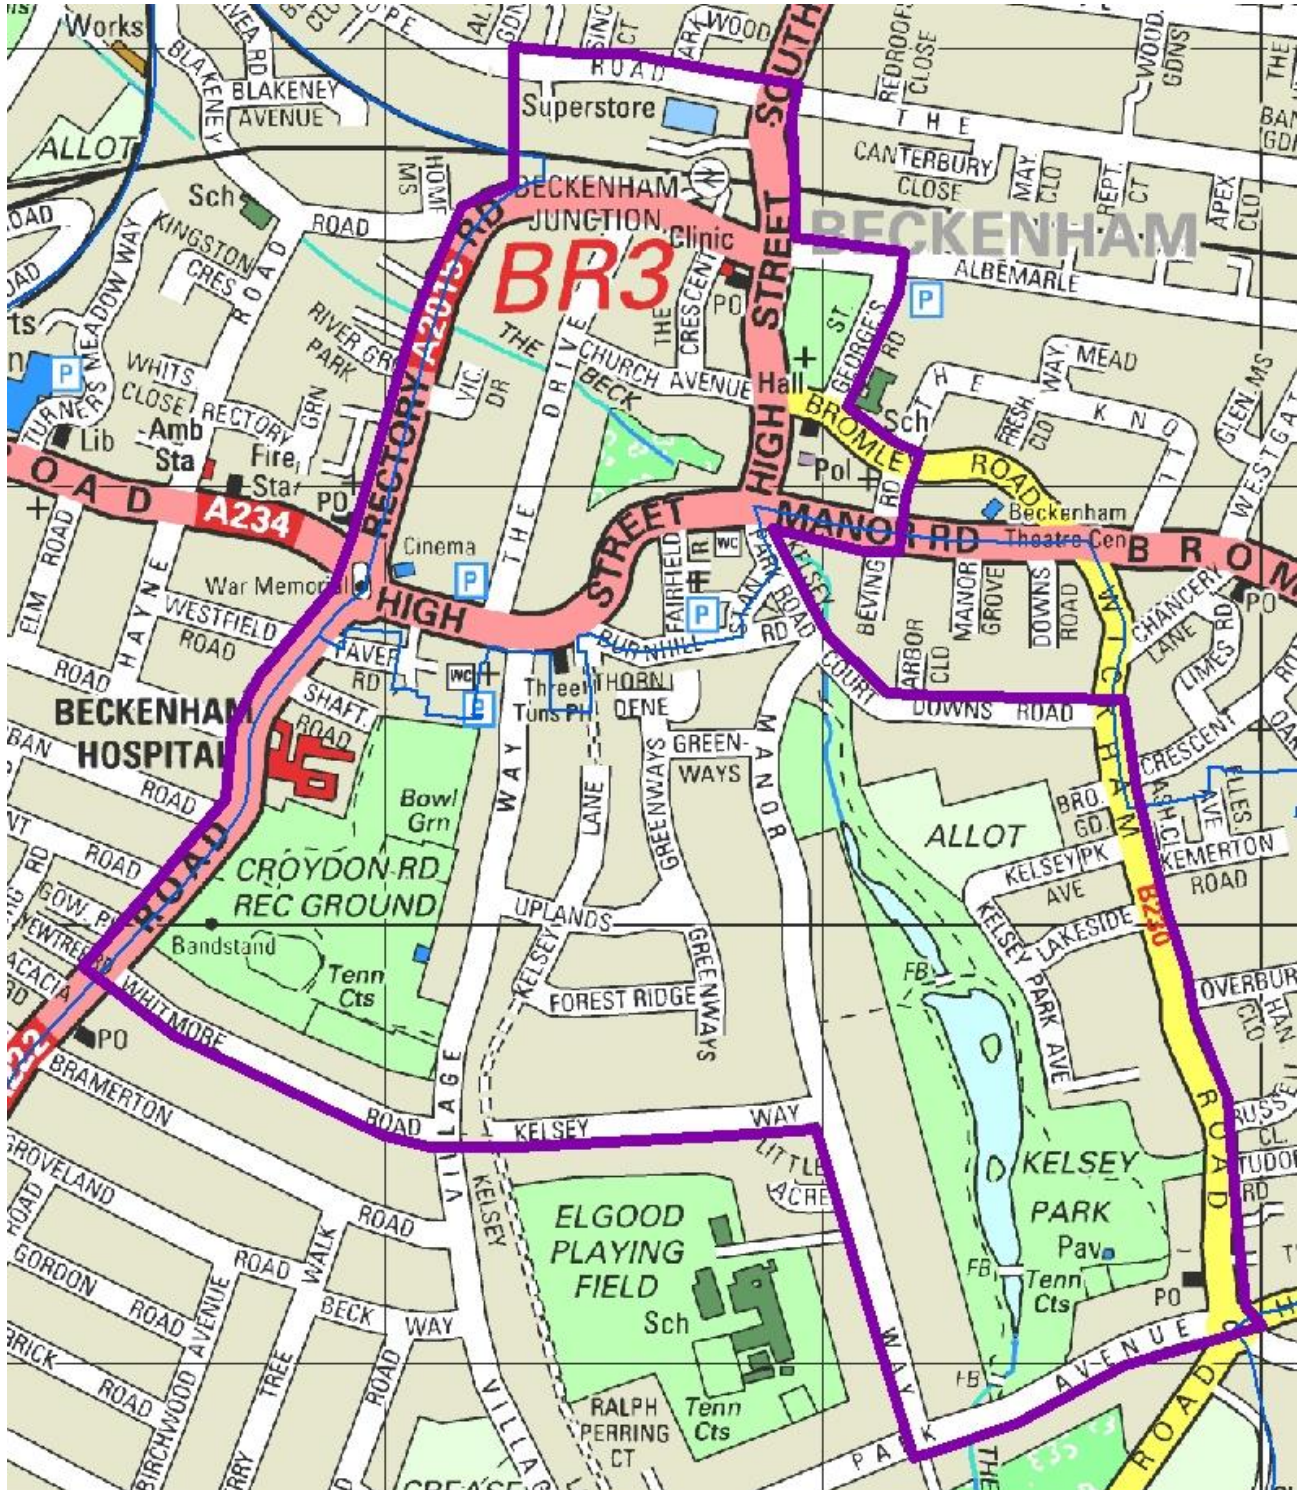

Appendix C  
Current Alcohol Exclusion Zones in Bromley

Beckenham AEZ

Penge AEZ

## Bromley Town Centre Alcohol Exclusion Zone

Digital Map Data © Bartholomew 2000 and Postcode Boundary Data © the Post Office 2000.

- ❖ The exclusion zone is the area within the purple line.